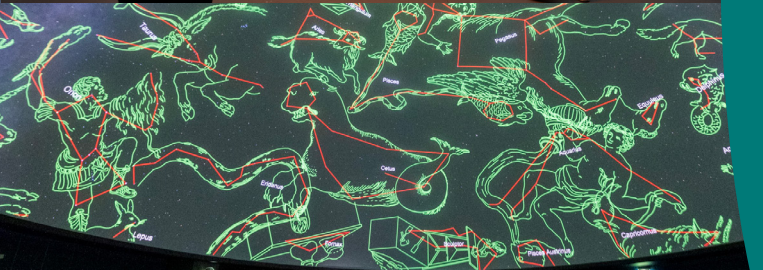

Explosive Extras

As a science discovery centre, we can enhance your event with unique and memorable science-themed experiences including:

- Live science demonstrations - £250 + VAT
- Team building workshops - from £500 + VAT
- Presenter-led Planetarium shows - from £200 + VAT
- Science gifts for guests Shop vouchers for your guests

Please click the links below for a full list of available workshops and shows.

★ [Private Planetarium Shows](#)

★ [Workshops & Demo Options](#)